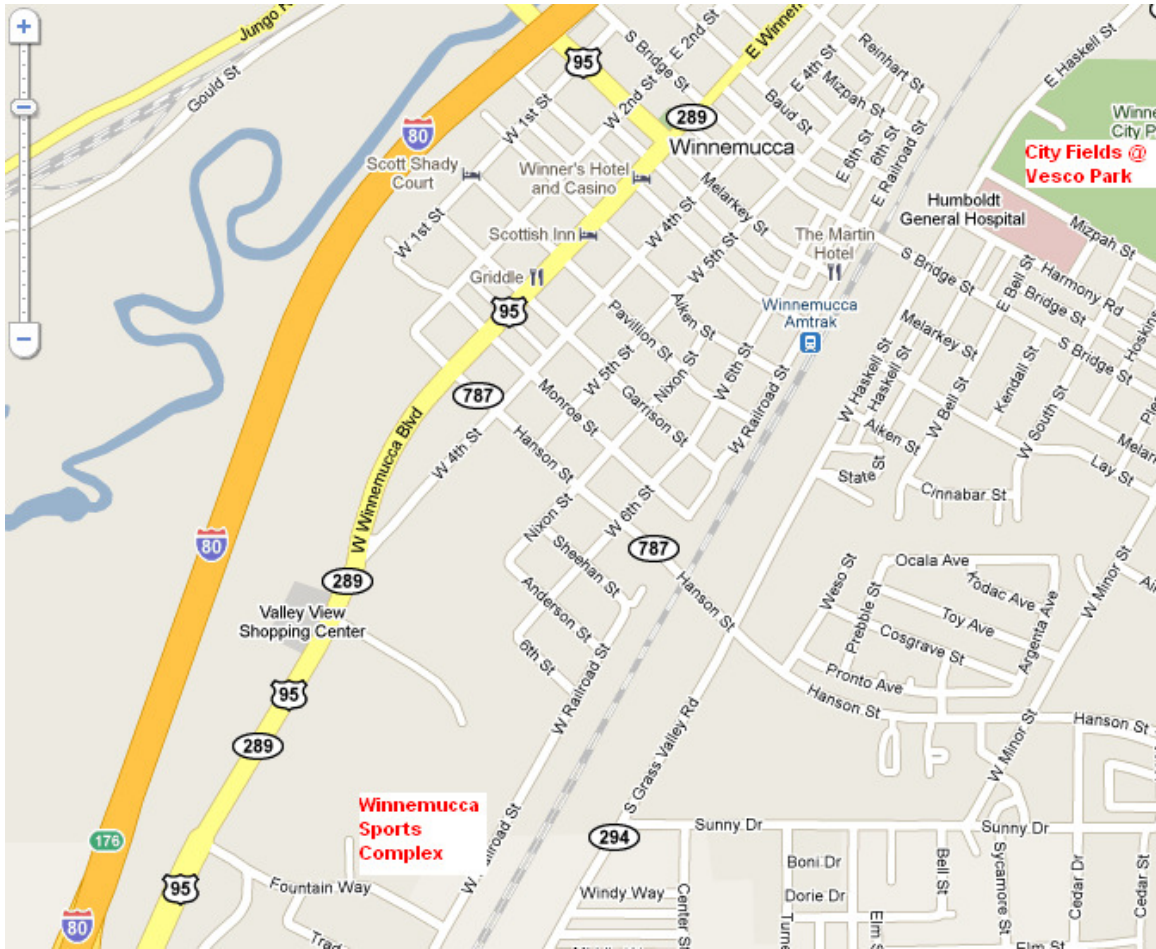

## Field Locations in Winnemucca

### Directions to Winnemucca Sports Complex (4 Fields):

1. Take I-80, Exit 176 and merge onto Winnemucca Blvd.
2. Turn right on Fountain (at the light by McDonald's Restaurant)
3. Fields are on the left at corner of Fountain and Barker (behind Les Schwab Tire)

### Directions to Winnemucca's Vesco City Park (2 Fields):

1. Take I-80, Exit 176 and merge onto Winnemucca Blvd.
2. Turn right on Bridge Street (Third Stoplight).
3. Turn left on Haskell (after the railroad tracks).
4. Fields are on the right at corner of Haskell and Mizpah.