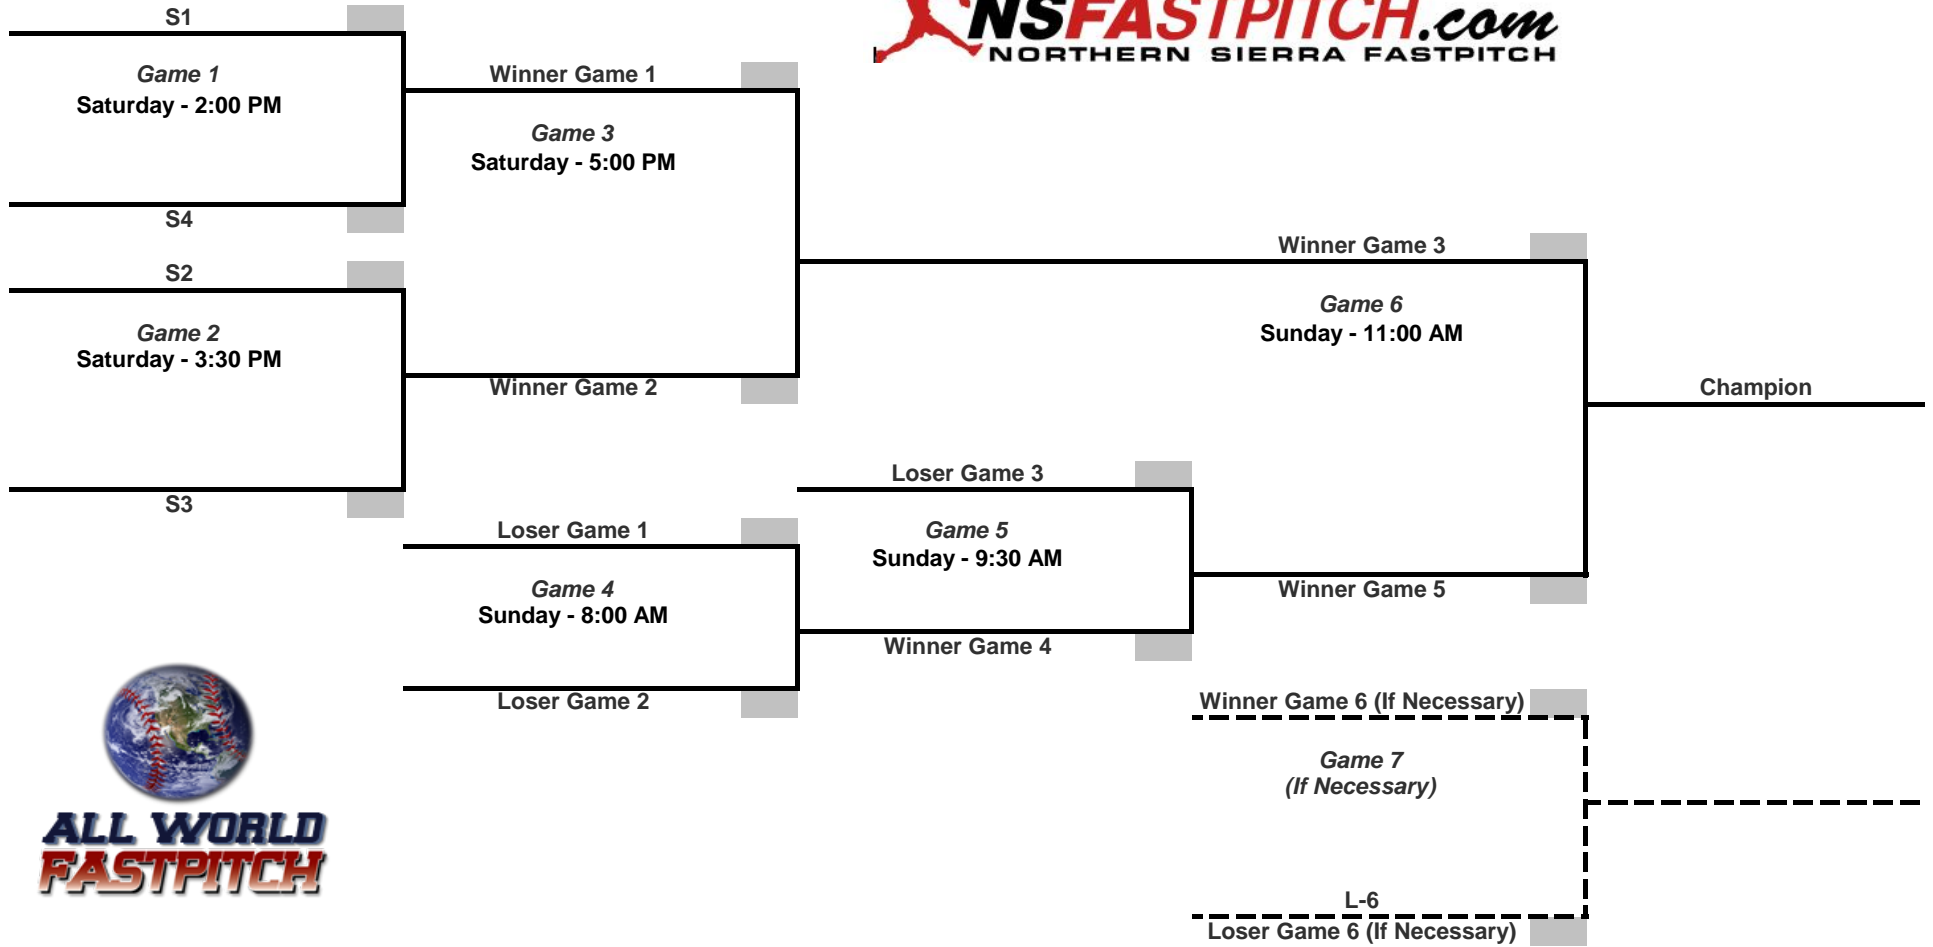

FOUR TEAM DOUBLE ELIMINATION

Teams 14u
S1
S2
S3
S4

Tournament Director
Rob LaBranch
Tournament Location
Yerington Nevada