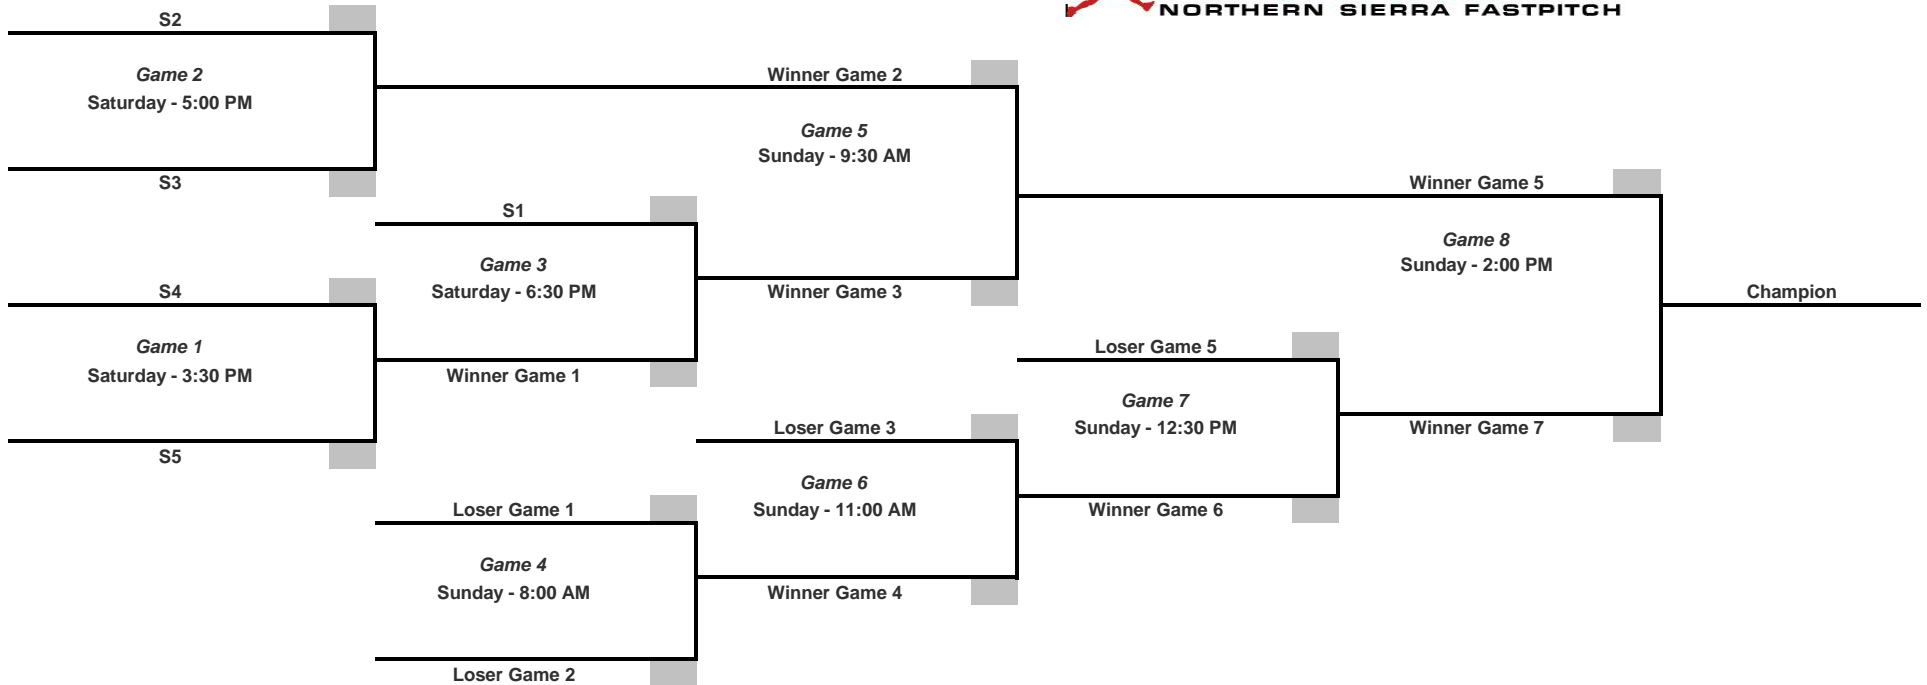

FIVE TEAM DOUBLE ELIMINATION

Teams 10 u
S1
S2
S3
S4
S5

Tournament Director
Rob LaBranch

Tournament Location
Yerington Nevada